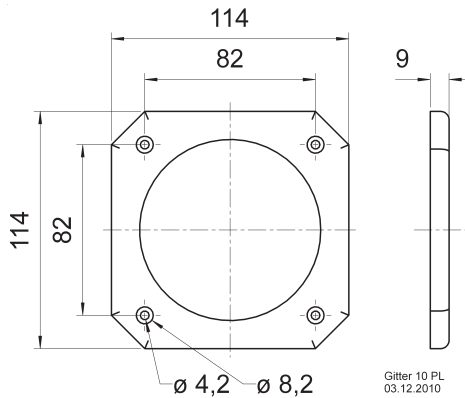

Protective grille made of black painted metal. Decoration ring made of black plastics.
Can be supplied painted in other colours on request.

Passend für/Suitable for: FR 12

Gitter FR 12
03.12.2010

Art. No. 4744 Gitter / Grille 10 PL